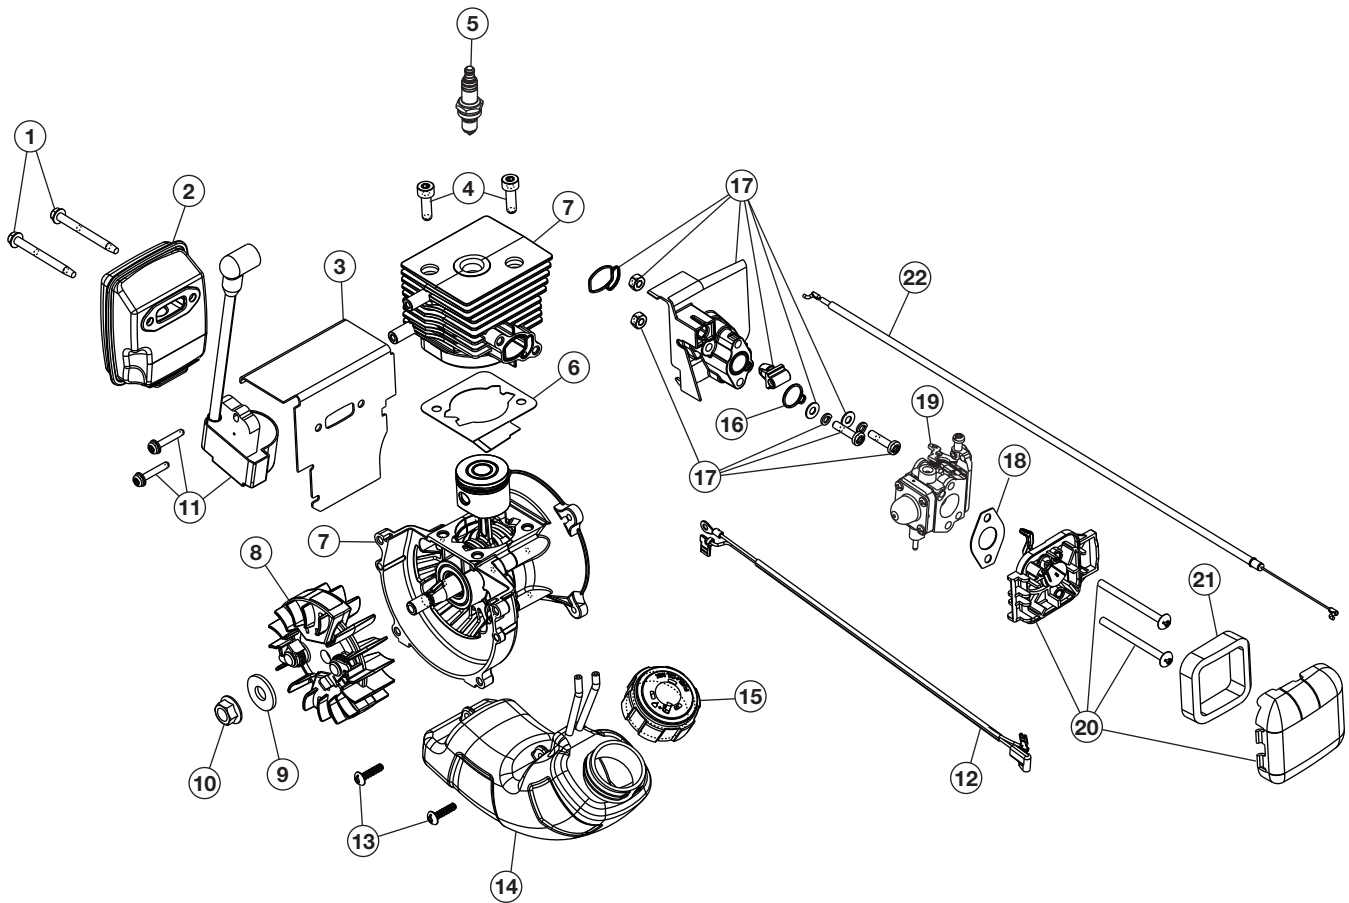

# REPLACEMENT PARTS - MODEL RM2BV 2-CYCLE GAS BLOWER/VACUUM

PPN 41AS2BVG983

Item	Part No.	Description
1	753-04620	Muffler Screws
2	753-06027	Muffler Assembly (includes 1 & 3)
3	753-05946	Muffler Gasket
4	753-05703	Screw
5	753-06193	Spark Plug
6	753-06252	Cylinder Gasket
7	753-06687	Shortblock Assembly (includes 4-6 & 8-11)
8	753-06175	Flywheel Assembly
9	753-04833	Washer
10	753-05687	Nut
11	753-06443	Module Assembly

Item	Part No.	Description
12	753-05949	Lead Wire
13	753-04595	Screw
14	753-06720	Fuel Tank Assembly (includes 13 & 15)
15	791-182529	Fuel Cap
16	753-06185	Insulator O-Ring
17	753-06189	Insulator Assembly (includes 16)
18	753-06253	Carburetor Gasket
19	753-06753	Carburetor Assembly (includes 18)
20	753-06689	Aircleaner Assembly (includes 21)
21	791-181757	Air Filter
22	753-06690	Throttle Cable

## 2-CYCLE GAS BLOWER/VACUUM

PPN 41AS2BVG983

Item	Part No.	Description
1	753-05937	Lower Tube
2	753-05936	Upper Tube
3	753-04595	Screw
4	791-181862	Screw
5	841-012061S	Engine Cover Assembly (includes 3 & 4)
6	753-06694	Muffler Cover Assembly (includes 3)
7	753-05932	Outer Trigger Lock
8	753-06693	Impeller Housing
9	753-05919	Handle Grips
10	753-05924	Inner Trigger Lock
11	753-05925	Wavey Washer
12	791-182405	Switch
13	753-05930	Throttle Trigger
14	753-05928	Washer
15	753-05926	Latch Tube
16	753-05939	Latch Spring

Item	Part No.	Description
17	753-05929	Impeller
18	753-06701	Nut
19	753-06700	Adapter
20	753-06679	Impeller Housing
21	753-06678	Intake Cover
22	753-05918	Spring
23	753-06658	Elbow
24	753-06659	Bag
25	753-06660	Upper Vac Tube
26	753-06661	Lower Vac Tube
27	753-06696	Door Lock
28	753-1202	Screw