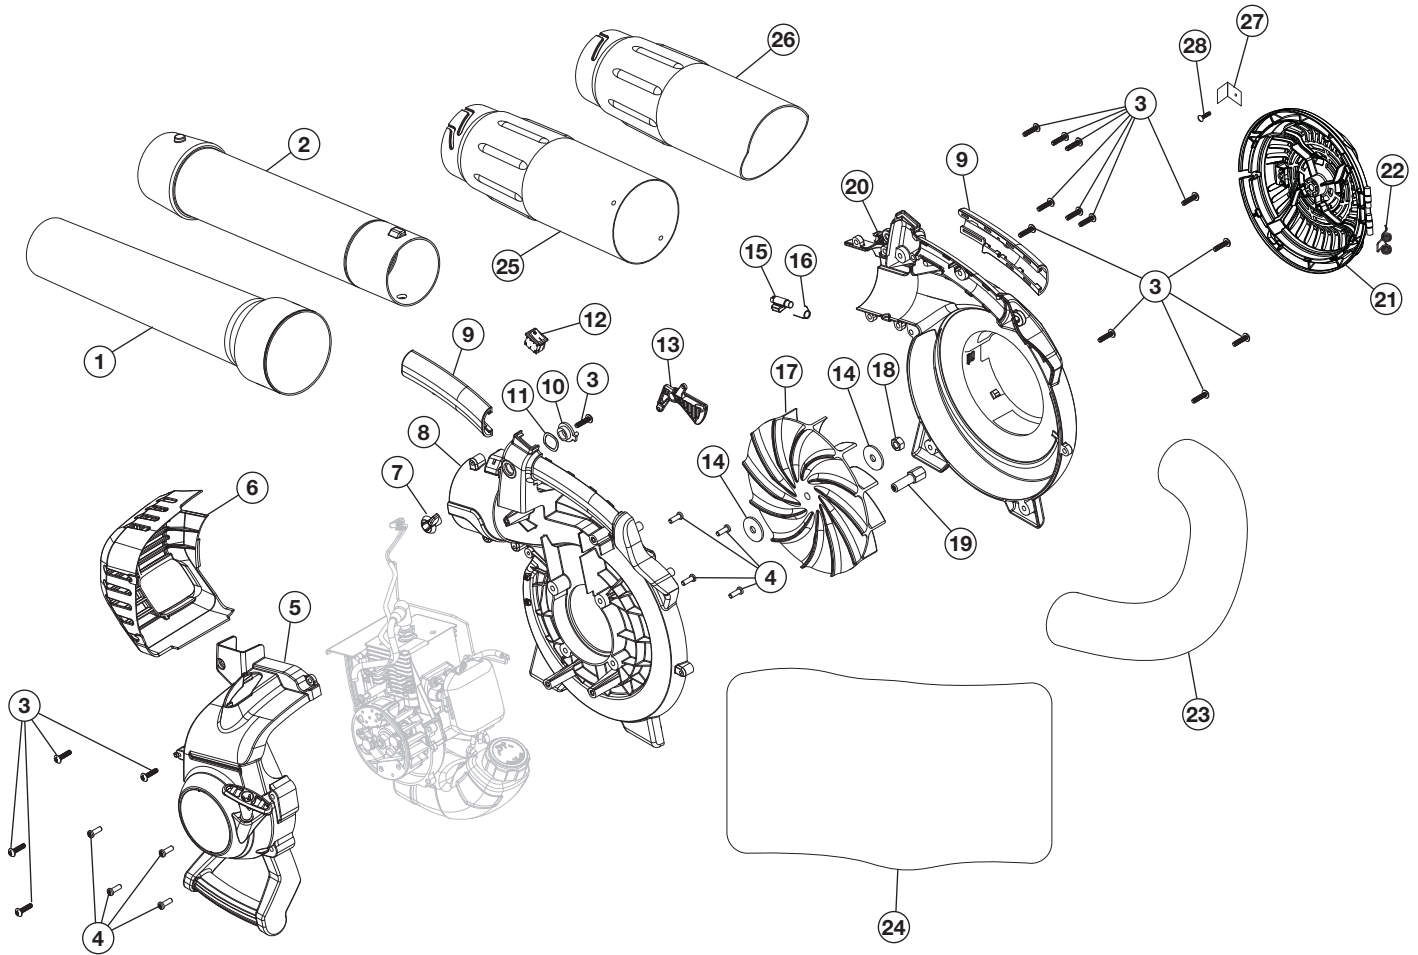

# REPLACEMENT PARTS - MODEL RM2BV 2-CYCLE GAS BLOWER/VACUUM

PPN 41AS2BVG983

Item	Part No.	Description
1	753-04620	Muffler Screws
2	753-06027	Muffler Assembly (includes 1 & 3)
3	753-05946	Muffler Gasket
4	753-05703	Screw
5	753-06193	Spark Plug
6	753-06252	Cylinder Gasket
7	753-06687	Shortblock Assembly (includes 4-6 & 8-11)
8	753-06175	Flywheel Assembly
9	753-04833	Washer
10	753-05687	Nut
11	753-06443	Module Assembly

Item	Part No.	Description
12	753-05949	Lead Wire
13	753-04595	Screw
14	753-06720	Fuel Tank Assembly (includes 13 & 15)
15	791-182529	Fuel Cap
16	753-06185	Insulator O-Ring
17	753-06189	Insulator Assembly (includes 16)
18	753-06253	Carburetor Gasket
19	753-06753	Carburetor Assembly (includes 18)
20	753-06689	Aircleaner Assembly (includes 21)
21	791-181757	Air Filter
22	753-06690	Throttle Cable

## 2-CYCLE GAS BLOWER/VACUUM

PPN 41AS2BVG983

Item	Part No.	Description
1	753-05937	Lower Tube
2	753-05936	Upper Tube
3	753-04595	Screw
4	791-181862	Screw
5	841-012061S	Engine Cover Assembly (includes 3 & 4)
6	753-06694	Muffler Cover Assembly (includes 3)
7	753-05932	Outer Trigger Lock
8	753-06693	Impeller Housing
9	753-05919	Handle Grips
10	753-05924	Inner Trigger Lock
11	753-05925	Wavey Washer
12	791-182405	Switch
13	753-05930	Throttle Trigger
14	753-05928	Washer
15	753-05926	Latch Tube
16	753-05939	Latch Spring

Item	Part No.	Description
17	753-05929	Impeller
18	753-06701	Nut
19	753-06700	Adapter
20	753-06679	Impeller Housing
21	753-06678	Intake Cover
22	753-05918	Spring
23	753-06658	Elbow
24	753-06659	Bag
25	753-06660	Upper Vac Tube
26	753-06661	Lower Vac Tube
27	753-06696	Door Lock
28	753-1202	Screw